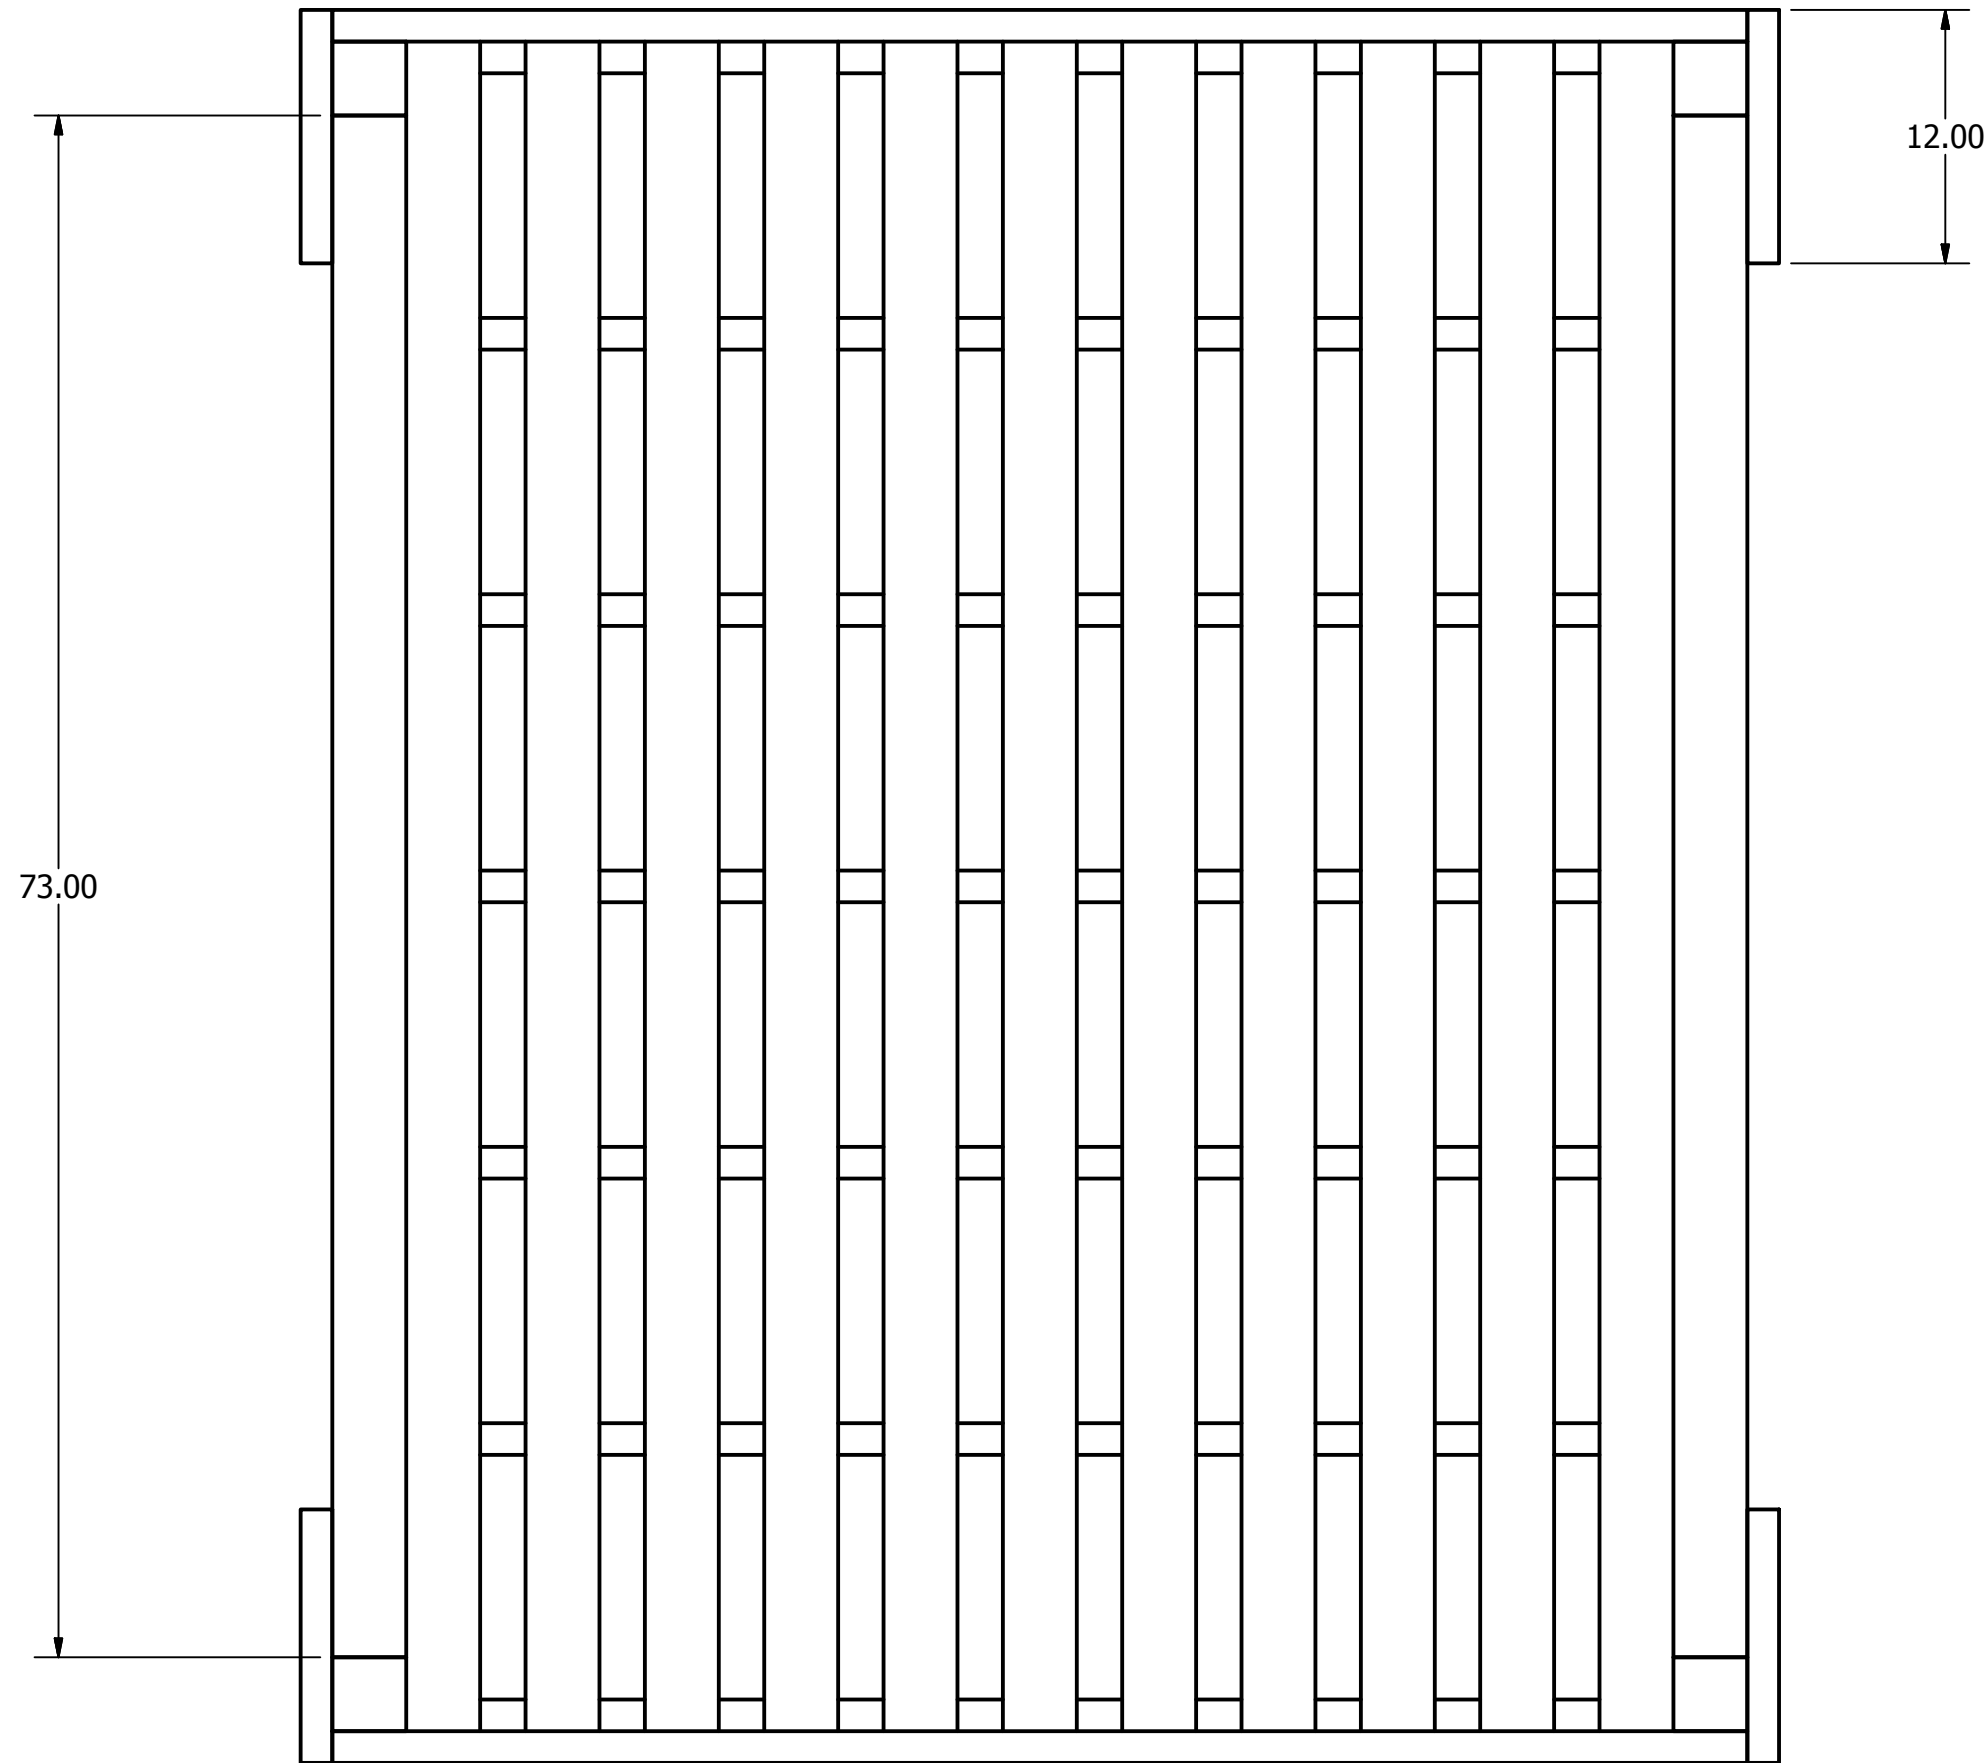

Step 5
Support Beams and Braces

Materials
8ft 4x4 posts (2)
1ft 2x4 studs (4)

DRAWN Chris	8/5/2012	TITLE		
CHECKED				
QA				
MFG				
APPROVED		SIZE C	DWG NO Bed2 Directions (Queen)	REV
		SCALE	SHEET 6 OF 7	

PRODUCED BY AN AUTODESK EDUCATIONAL PRODUCT

PRODUCED BY AN AUTODESK EDUCATIONAL PRODUCT