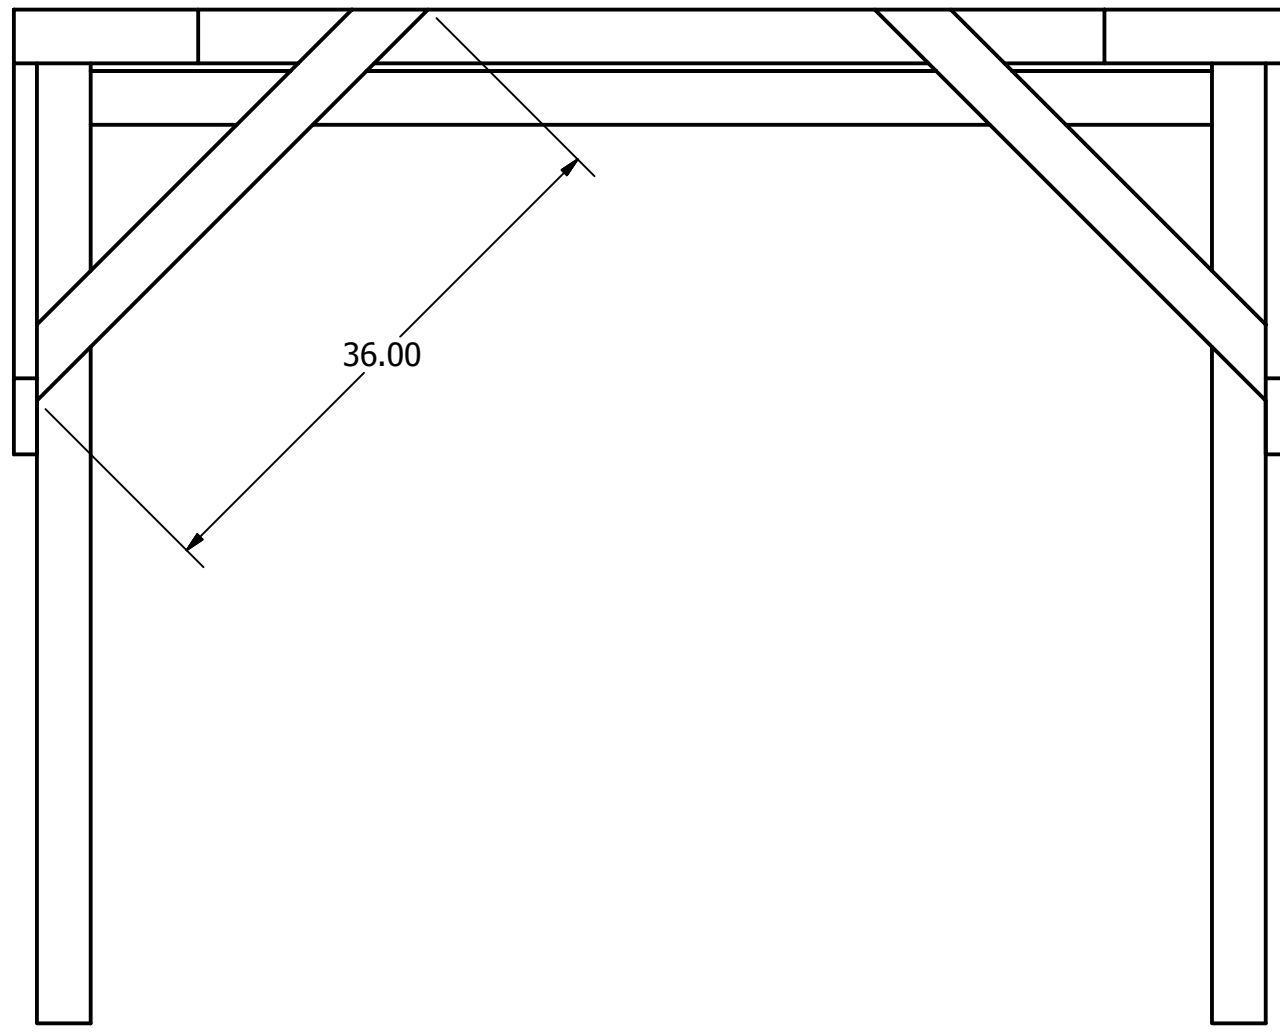

Step 6
Diagonal Braces

Materials
3ft 2x4 studs (8)

DRAWN Chris	8/5/2012	TITLE		
CHECKED				
QA		SIZE C		
MFG				
APPROVED		DWG NO Bed2 Directions (Queen)		REV
		SCALE		SHEET 7 OF 7

PRODUCED BY AN AUTODESK EDUCATIONAL PRODUCT

PRODUCED BY AN AUTODESK EDUCATIONAL PRODUCT