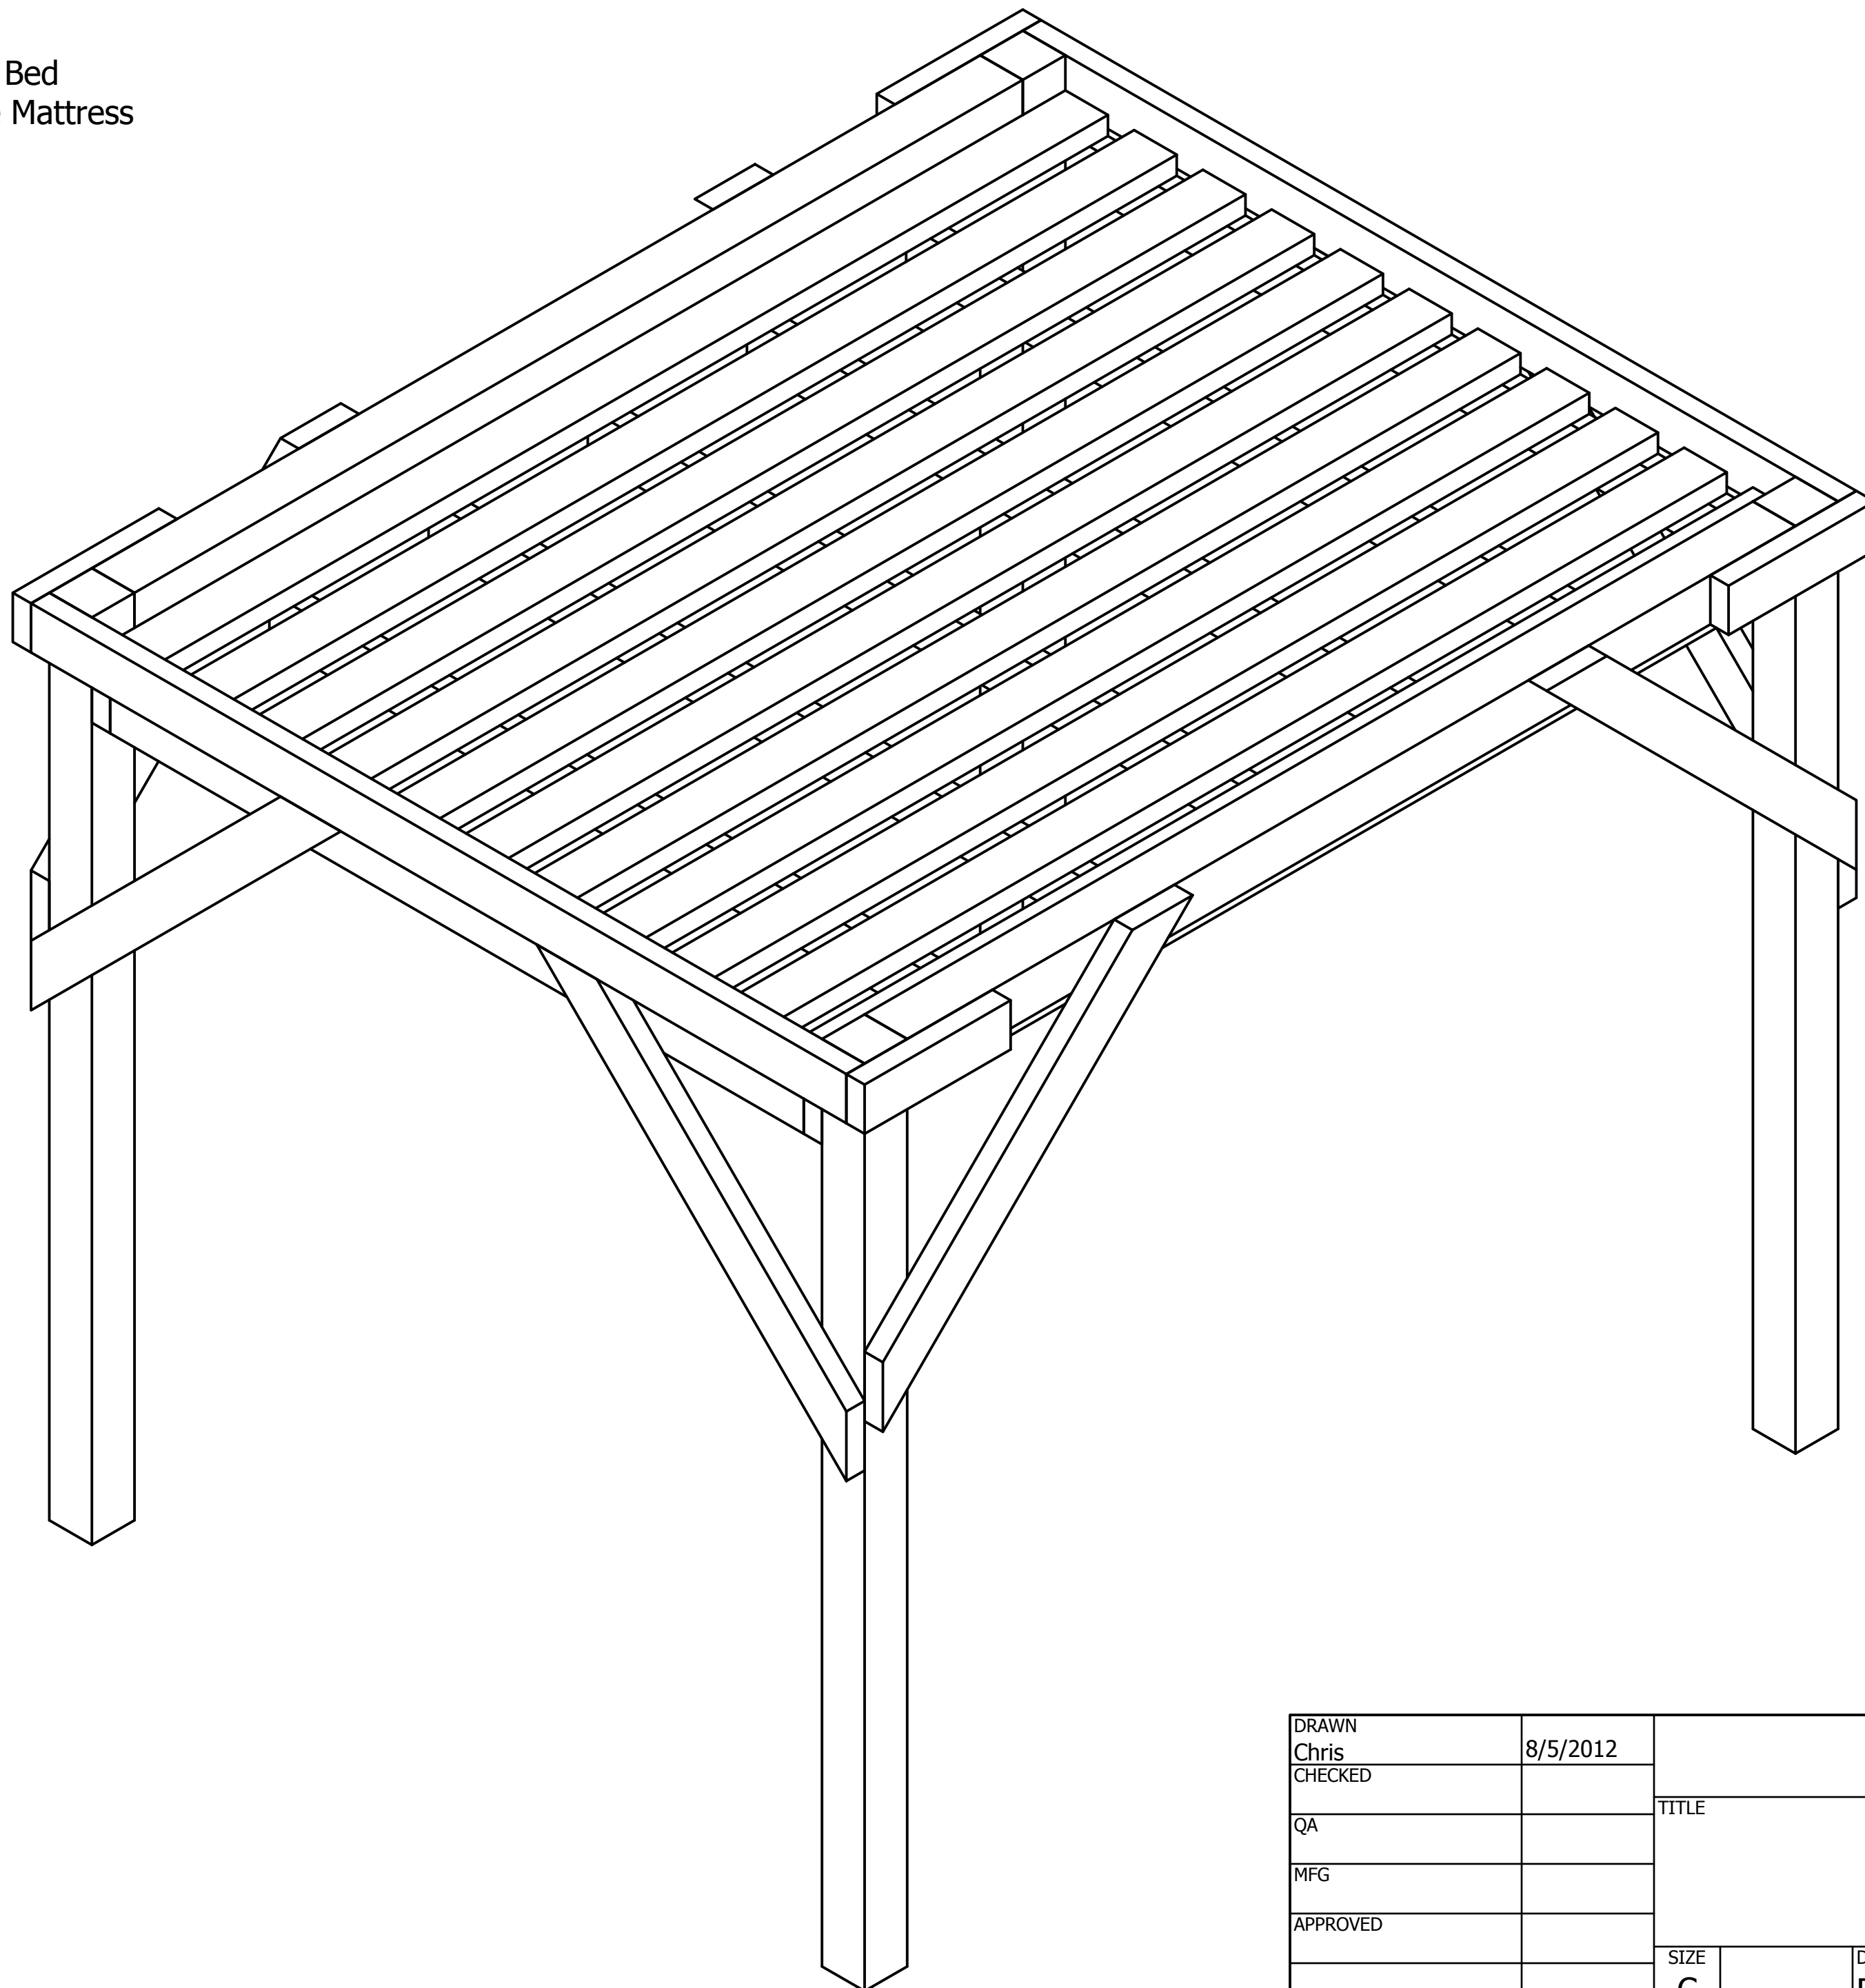

4

3

2

1

Shed Bed
For Queen Size Mattress

PRODUCED BY AN AUTODESK EDUCATIONAL PRODUCT

PRODUCED BY AN AUTODESK EDUCATIONAL PRODUCT

D

D

C

C

B

B

A

A

DRAWN Chris	8/5/2012			
CHECKED		TITLE		
QA				
MFG				
APPROVED				
		SIZE C	DWG NO Bed2 Directions (Queen)	REV
		SCALE	SHEET 1 OF 7	

4

3

2

1

Step 1
Bed Frame

Materials:
 8 ft - 2x4 (2)
 10 ft - 2x4 (4)

DRAWN Chris	8/5/2012			
CHECKED		TITLE		
QA				
MFG				
APPROVED				
		SIZE C	DWG NO Bed2 Directions (Queen)	REV
		SCALE	SHEET 2 OF 7	

PRODUCED BY AN AUTODESK EDUCATIONAL PRODUCT

PRODUCED BY AN AUTODESK EDUCATIONAL PRODUCT

Step 2
Bed Posts

Materials
8ft - 4x4 posts (4)

DRAWN Chris	8/5/2012	TITLE		
CHECKED				
QA				
MFG				
APPROVED		SIZE C	DWG NO Bed2 Directions (Queen)	REV
		SCALE	SHEET 3 OF 7	