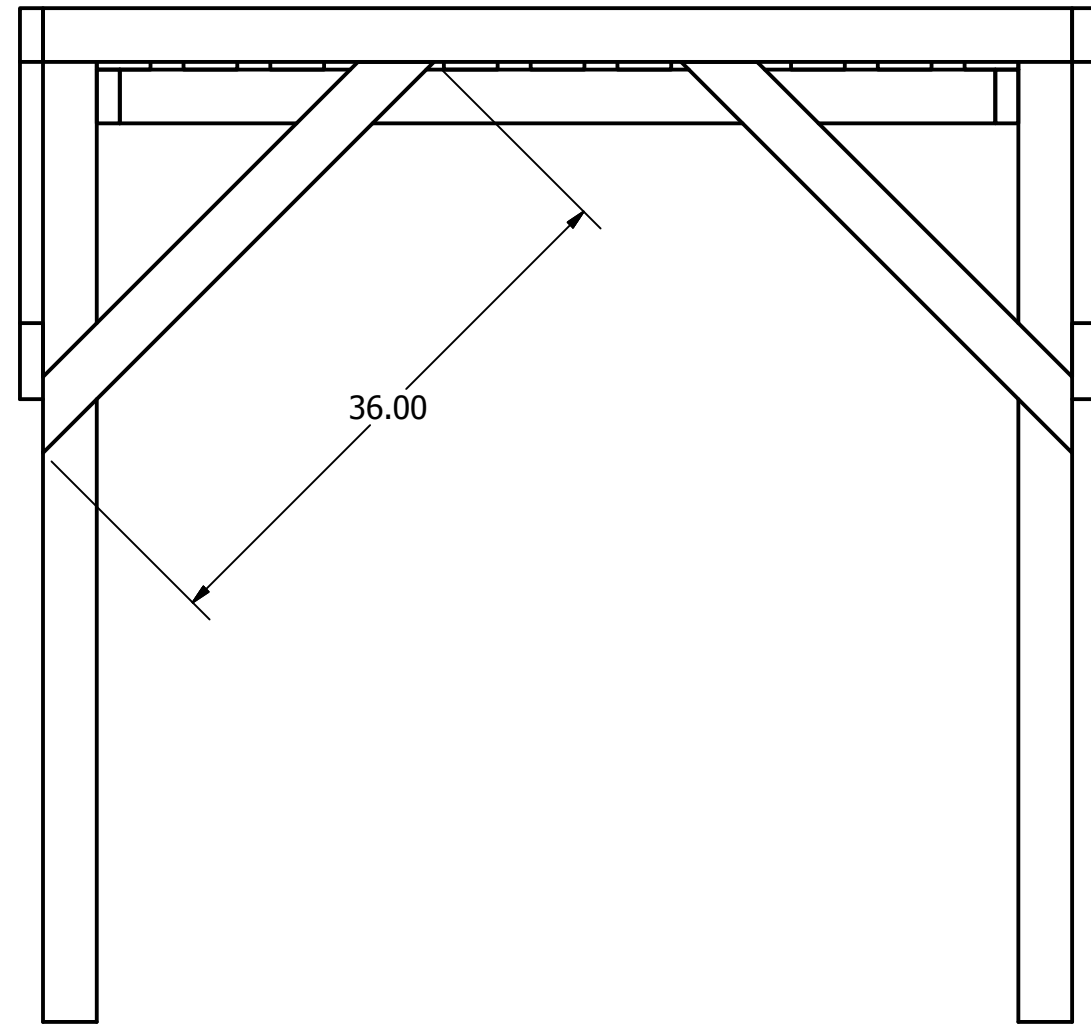

Step 6
Diagonal Braces

Materials
3ft 2x4 studs (8)

DRAWN Chris	8/5/2012	TITLE		
CHECKED				
QA		SIZE C		
MFG				
APPROVED		DWG NO Bed2 Directions (Queen)		REV
		SCALE		SHEET 7 OF 7

PRODUCED BY AN AUTODESK EDUCATIONAL PRODUCT

PRODUCED BY AN AUTODESK EDUCATIONAL PRODUCT