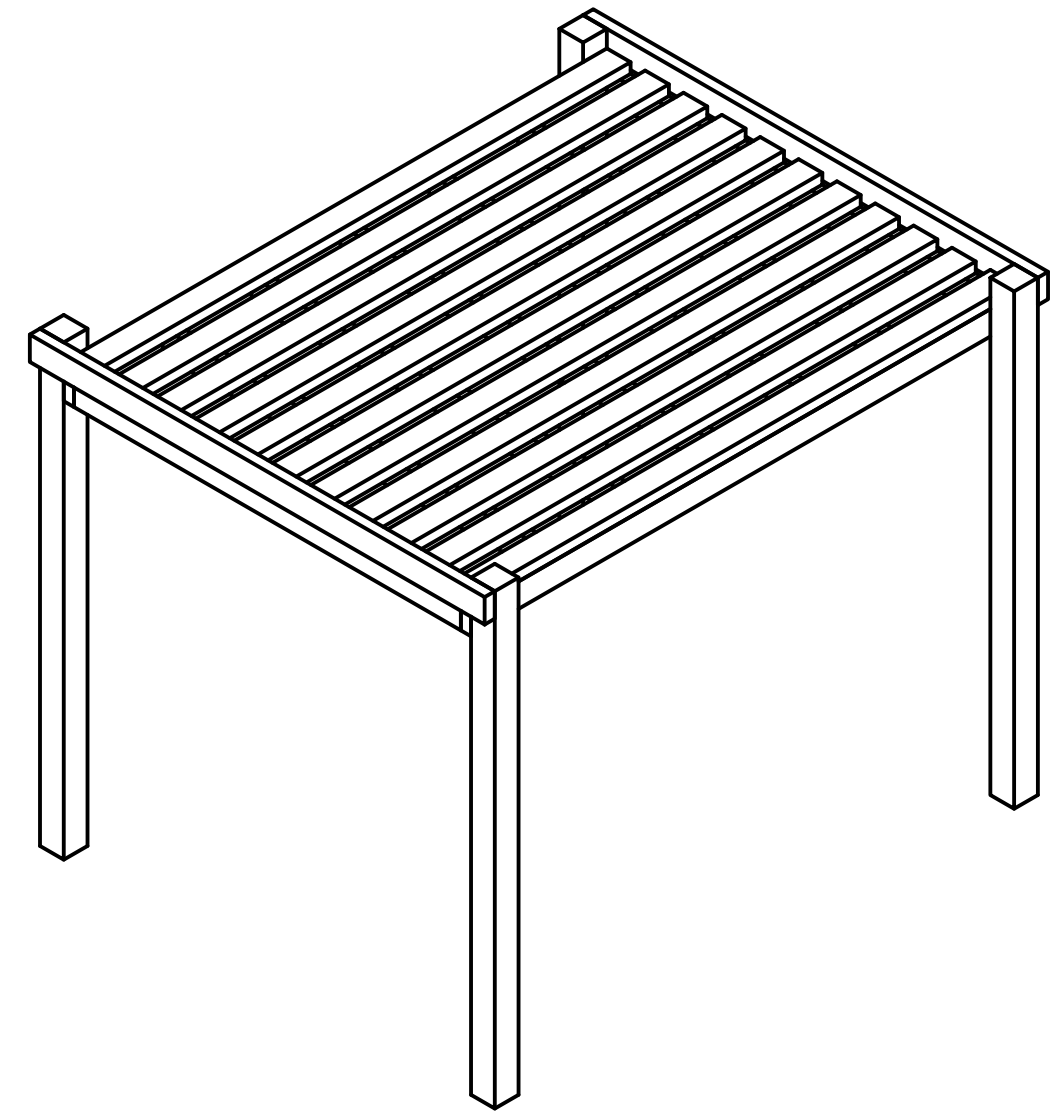

4

3

2

1

Step 1
Bed Frame

Materials:
 8 ft - 2x4 (2)
 10 ft - 2x4 (4)

DRAWN Chris	8/5/2012			
CHECKED		TITLE		
QA				
MFG				
APPROVED				
		SIZE C	DWG NO Bed2 Directions (Queen)	REV
		SCALE	SHEET 2 OF 7	

PRODUCED BY AN AUTODESK EDUCATIONAL PRODUCT

PRODUCED BY AN AUTODESK EDUCATIONAL PRODUCT

PRODUCED BY AN AUTODESK EDUCATIONAL PRODUCT

Step 3
Head Boards

Materials
8ft - 2x4 (2)

DRAWN Chris	8/5/2012	TITLE		
CHECKED				
QA				
MFG				
APPROVED		SIZE C	DWG NO Bed2 Directions (Queen)	REV
		SCALE	SHEET 4 OF 7	

Step 4
Cross Beams

Materials
8ft - 2x4 (11)

DRAWN Chris	8/5/2012	TITLE		
CHECKED				
QA		SIZE C		
MFG				
APPROVED		DWG NO Bed2 Directions (Queen)		REV
		SCALE	SHEET 5 OF 7	

PRODUCED BY AN AUTODESK EDUCATIONAL PRODUCT