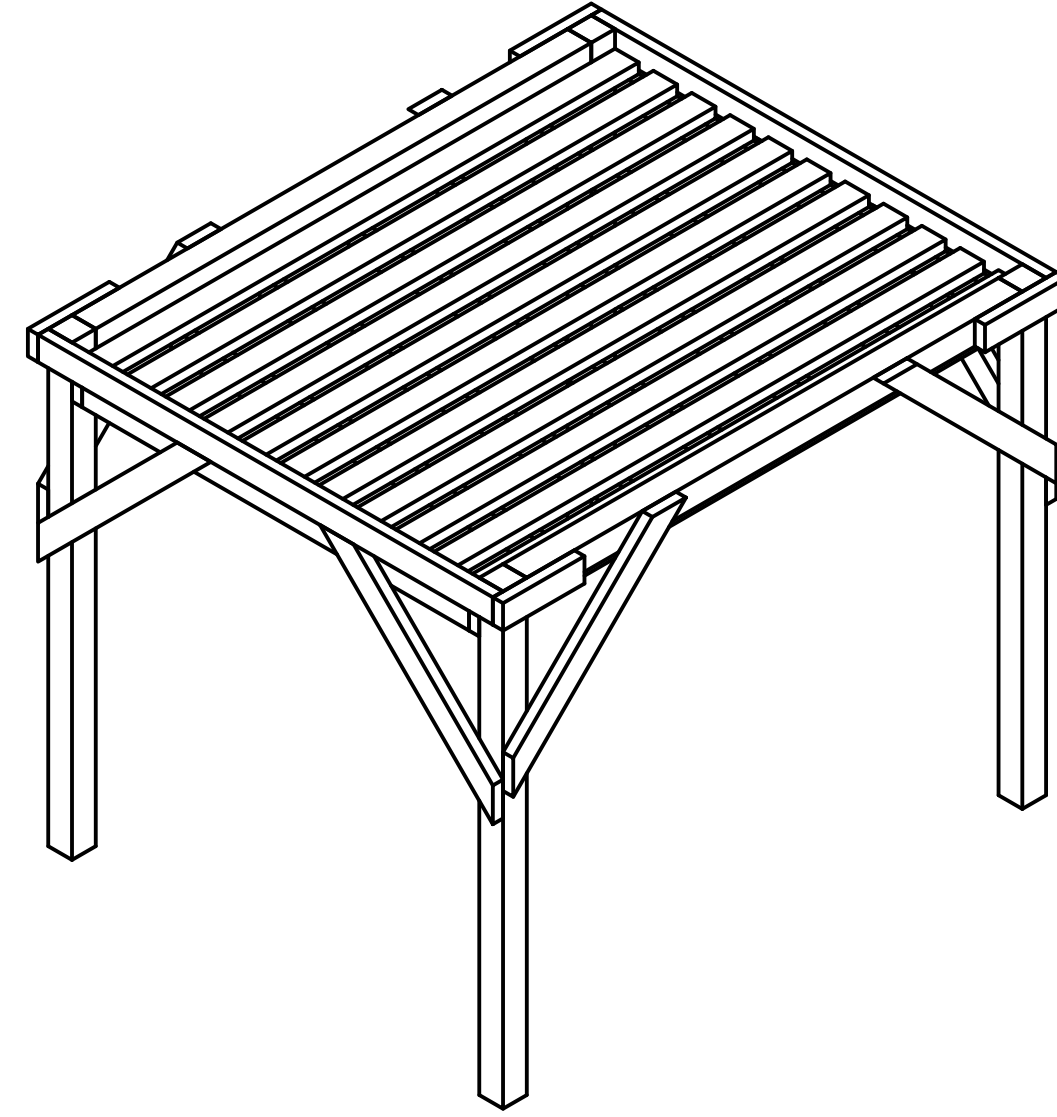

Step 6
Diagonal Braces

Materials
3ft 2x4 studs (8)

DRAWN Chris	8/5/2012	TITLE		
CHECKED				
QA		SIZE C		
MFG				
APPROVED		DWG NO Bed2 Directions (Queen)		REV
		SCALE		SHEET 7 OF 7

PRODUCED BY AN AUTODESK EDUCATIONAL PRODUCT

PRODUCED BY AN AUTODESK EDUCATIONAL PRODUCT