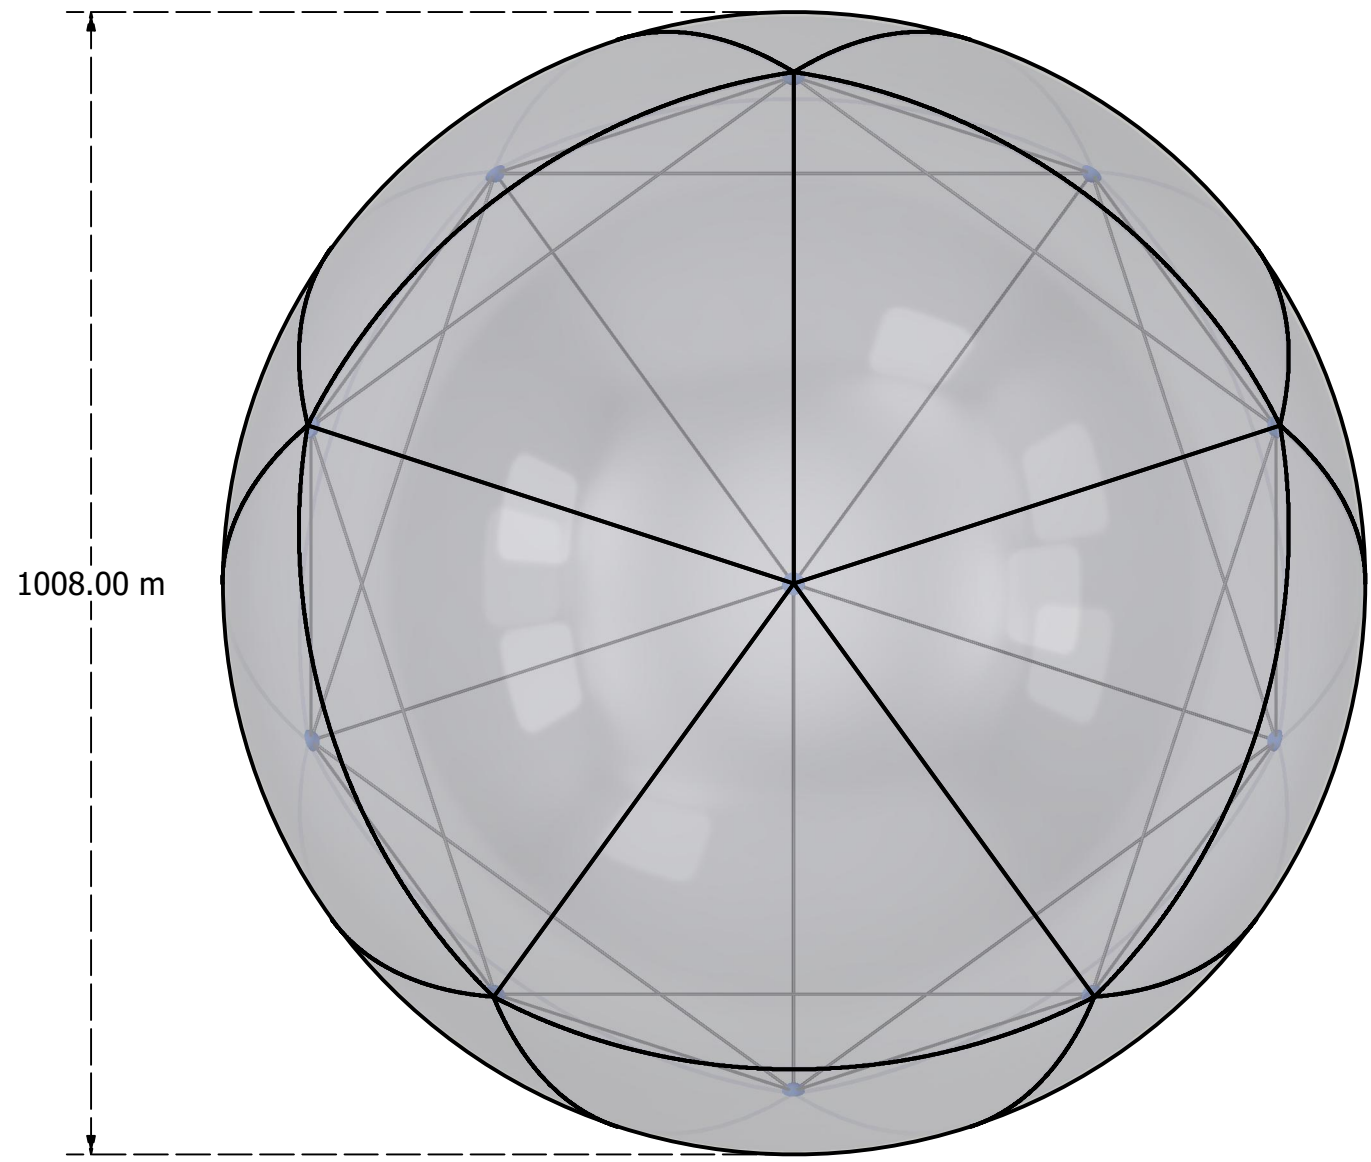

OCEAN SPHERE - V001

4

3

2

1

B

B

1008.00 m

A

A

TOP VIEW

SIDE VIEW

4

3

2

1